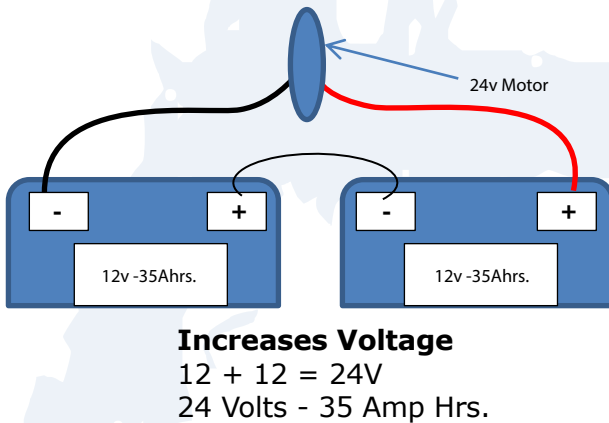

Parallel

Connecting in PARALLEL doubles the capacity (amp hours) of the battery while maintaining the voltage of one of the individual batteries.

Series

Connecting batteries in SERIES doubles the voltage while maintaining the same amp hour capacity rating.

Batteries 101

When it comes to Battery Power,
Mart Cart gets an

A+++

Dual battery Option
280-1664

- 2 batteries in parallel
- twice the runtime - 23 hours
- 11.8 days of shopping time
- 5 year warranty

Customers + Mart Cart = increased sales