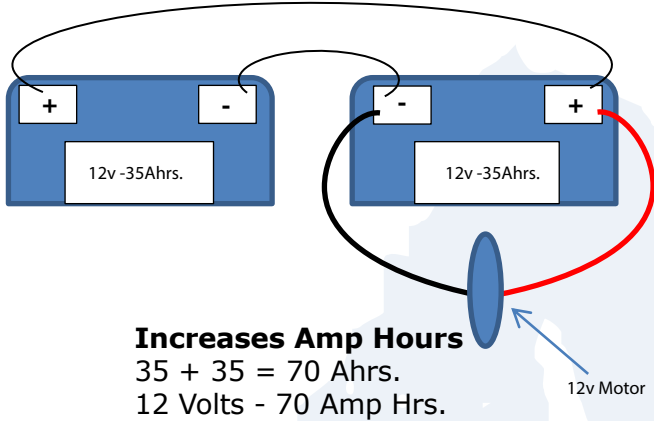

Parallel

Connecting in PARALLEL doubles the capacity (amp hours) of the battery while maintaining the voltage of one of the individual batteries.

Series

Connecting batteries in SERIES doubles the voltage while maintaining the same amp hour capacity rating.

Batteries 101

When it comes to Battery Power,
Mart Cart gets an

A+++

Dual battery Option
280-1664

- 2 batteries in parallel
- twice the runtime - 23 hours
- 11.8 days of shopping time
- 5 year warranty

Customers + Mart Cart = increased sales